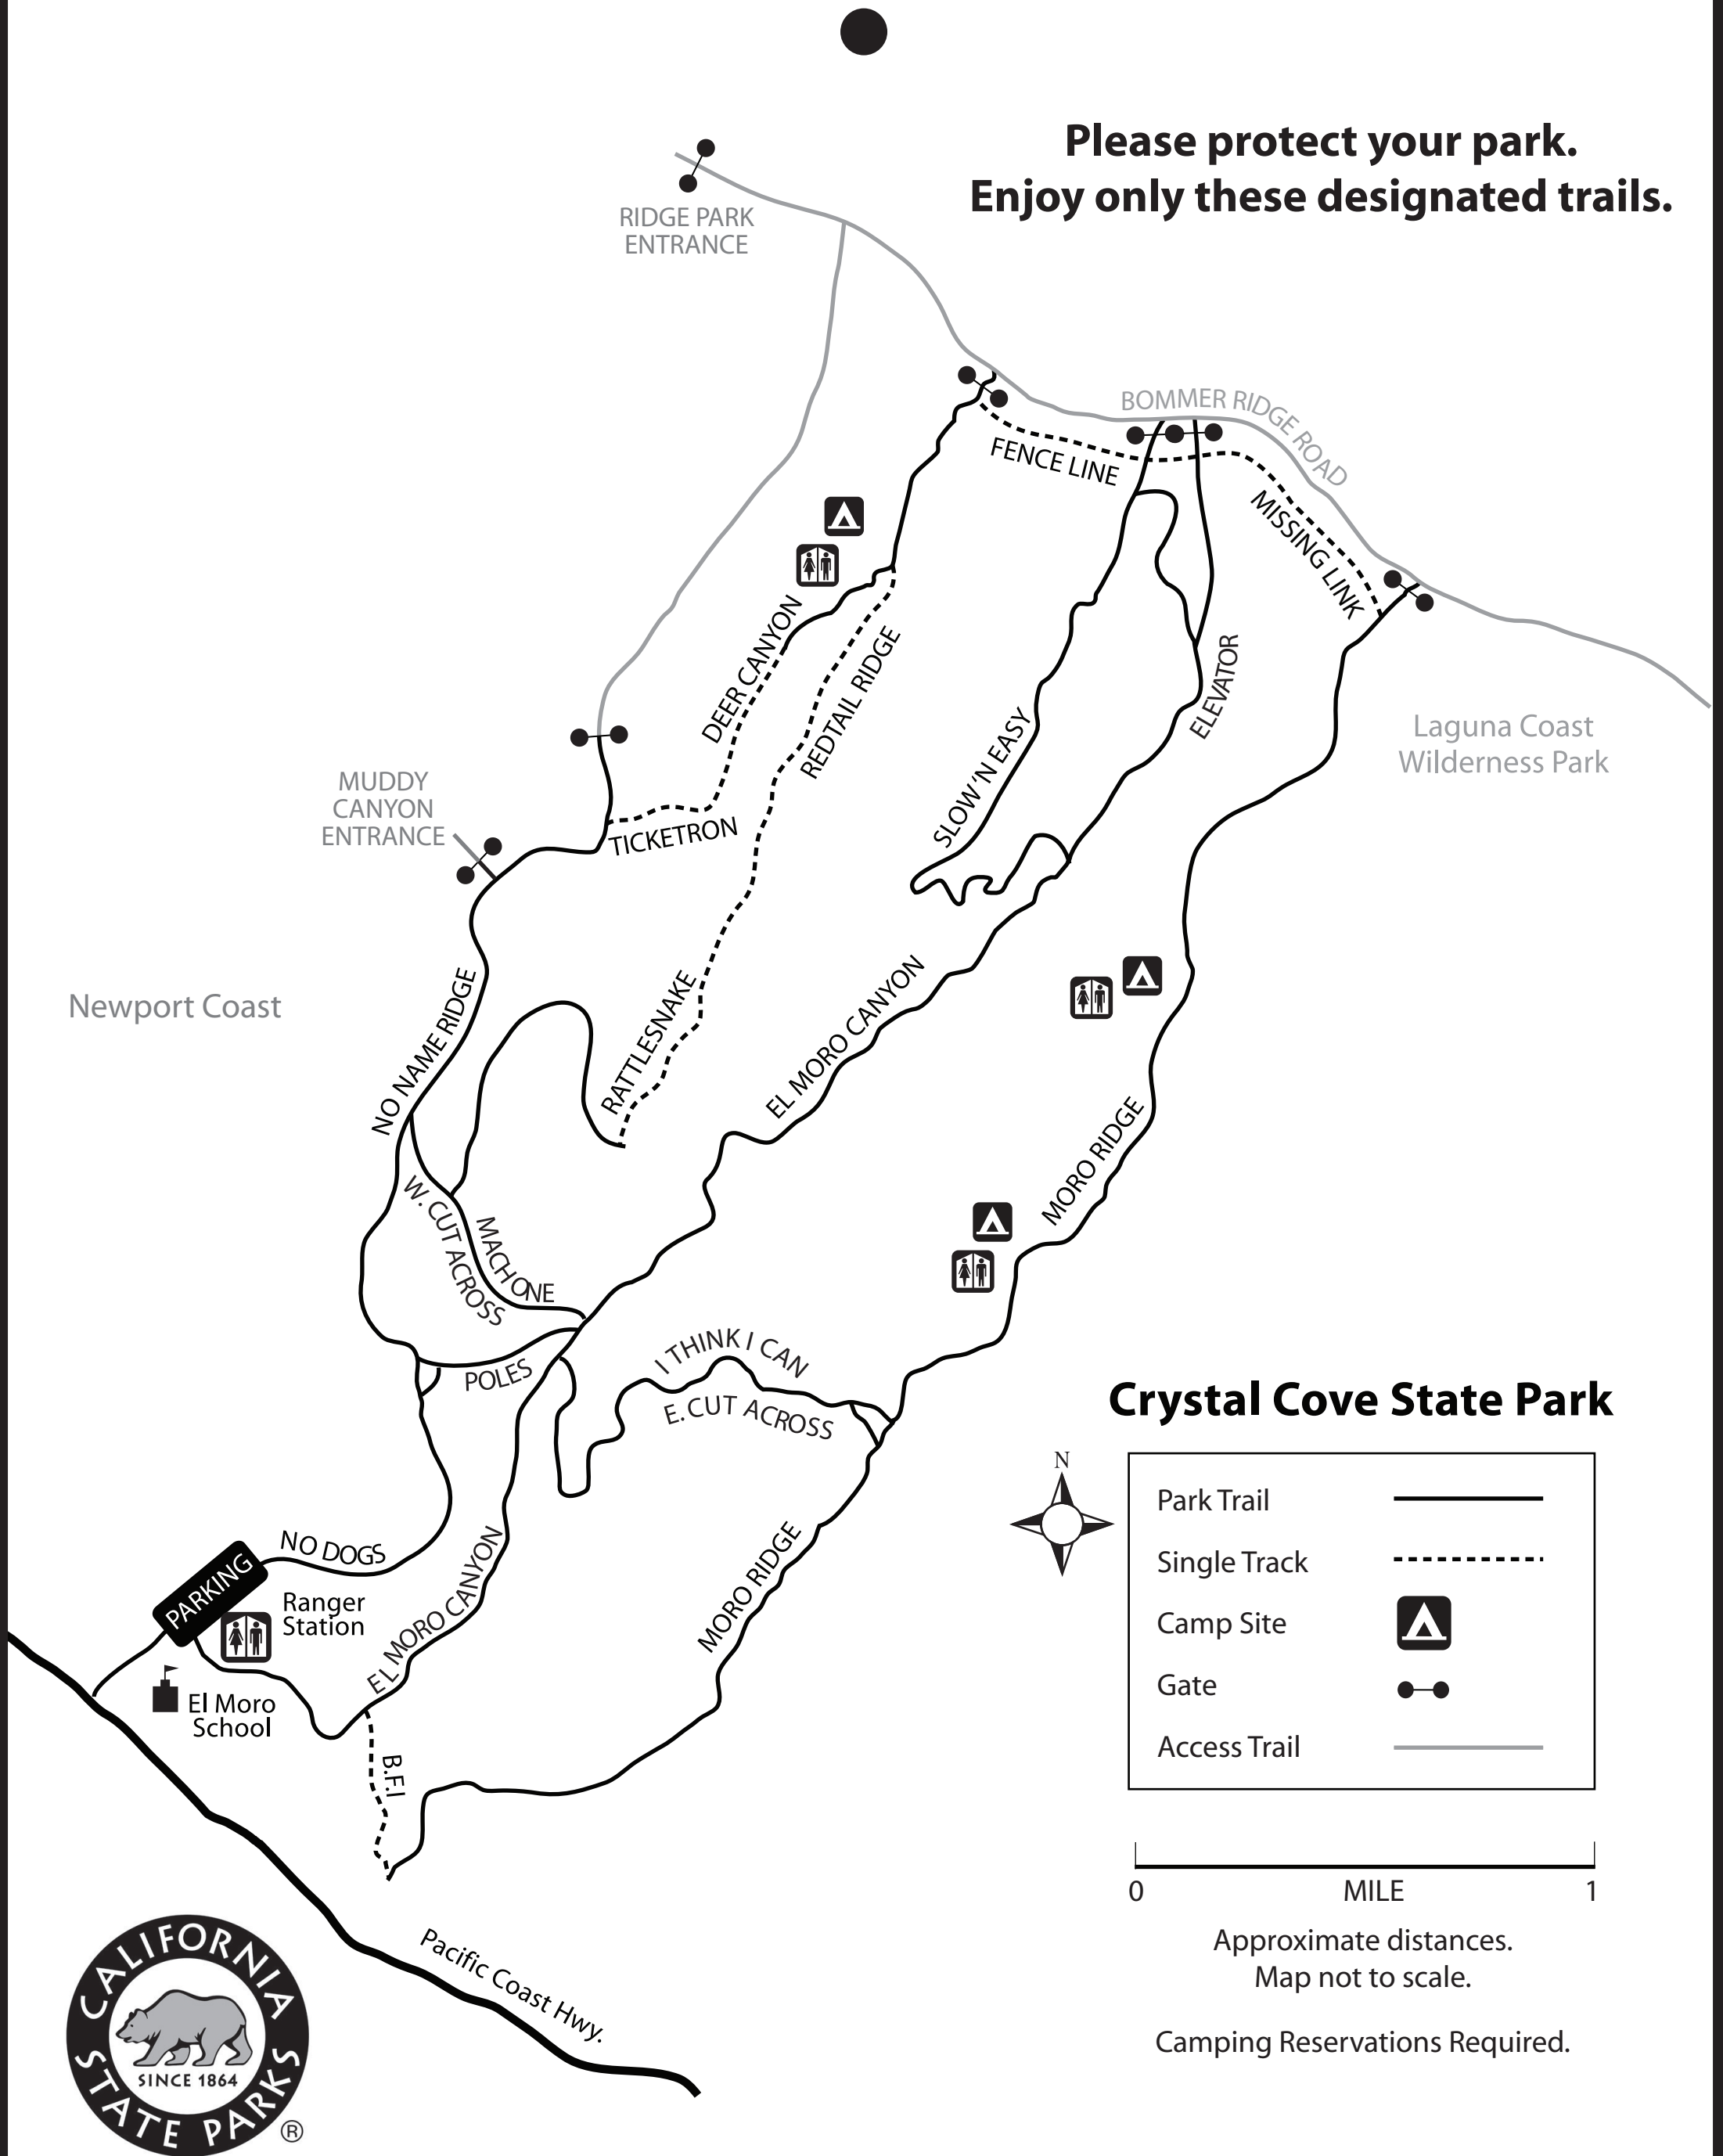

Please protect your park.
Enjoy only these designated trails.

Crystal Cove State Park

Park Trail	—————
Single Track	- - - - -
Camp Site	▲
Gate	●—●
Access Trail	—————

Approximate distances.
Map not to scale.

Camping Reservations Required.

YOU ARE HERE